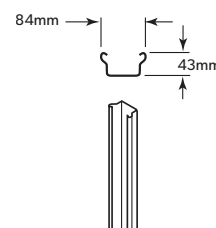

- Made with 0.35mm BMT COLORBOND® steel
- Features a bold rib & peaked fluting

LYSAGHT® FENCE RAIL

- Made with 0.80mm BMT COLORBOND® steel
- Unique, octagonal appearance

LYSAGHT® FENCE POST

- Made with 0.80mm BMT COLORBOND® steel
- Distinctive, solid design