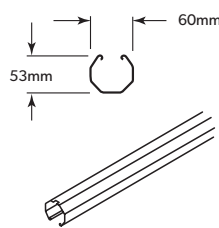

PLUS OPTIONS & ACCESSORIES

Gates, Lattice, Plinths, Slats, & Pickets add additional function and appeal to your fence - please check with your supplier as availability varies.

QUALITY FENCE COMPONENTS

NEETASCREEN® INFILL

- Made with 0.35mm BMT COLORBOND® steel
- Features a bold rib & peaked fluting

LYSAGHT® FENCE RAIL

- Made with 0.80mm BMT COLORBOND® steel
- Unique, octagonal appearance

LYSAGHT® FENCE POST

- Made with 0.80mm BMT COLORBOND® steel
- Distinctive, solid design