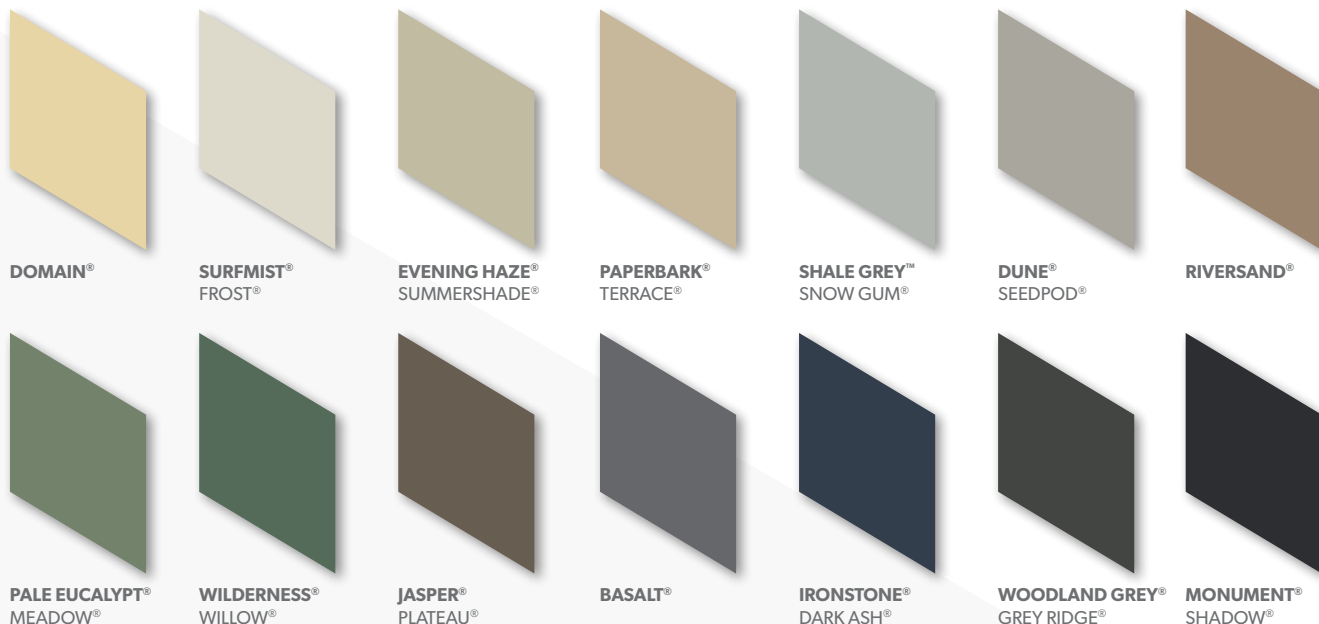

*When the fence is installed and maintained according to COLORBOND® steel & Lysaght guidelines.

^Not available for MINISCREEN®.

‡Available for NEETASCREEN® and SPANSCREEN® only.

CREATE YOUR IDEAL FENCE

WITH NEETASCREEN®, PICK AND CHOOSE FROM A RANGE OF COLORBOND® STEEL COLOURS AND PLUS OPTIONS

NEETASCREEN®, with its bold infill sheets framed by a distinctive post and rail design, is an integrated system allowing you to design a fence perfect to your architectural style – it all comes down to whether you want your new fence to blend in or stand out!

- Made with 0.35mm BMT COLORBOND® steel
- Features a bold rib & peaked fluting

LYSAGHT® FENCE RAIL

- Made with 0.80mm BMT COLORBOND® steel
- Unique, octagonal appearance

LYSAGHT® FENCE POST

- Made with 0.80mm BMT COLORBOND® steel
- Distinctive, solid design

COLORBOND® STEEL STANDARD FENCING COLOUR RANGE

COLORBOND® STEEL SECONDARY & EXTENDED FENCING COLOUR RANGE

Note: Availability of colours in COLORBOND® steel Secondary & Extended Fencing Colour Range varies between regions. Where a colour is available, extended lead times may also apply in some regions. Please consult with your supplier or nearest Lysaght branch for local availability. The COLORBOND® steel colours shown have been reproduced to represent actual product colours as accurately as possible. We recommend checking your chosen colour against an actual sample of the product before purchasing as varying light conditions and limitations of the printing process affect colour tones. The profile of fence posts and rails actually supplied may vary between regions and may differ to photos and drawings featured in this brochure and on our website. Please consult with your supplier or nearest Lysaght branch if you have any queries.